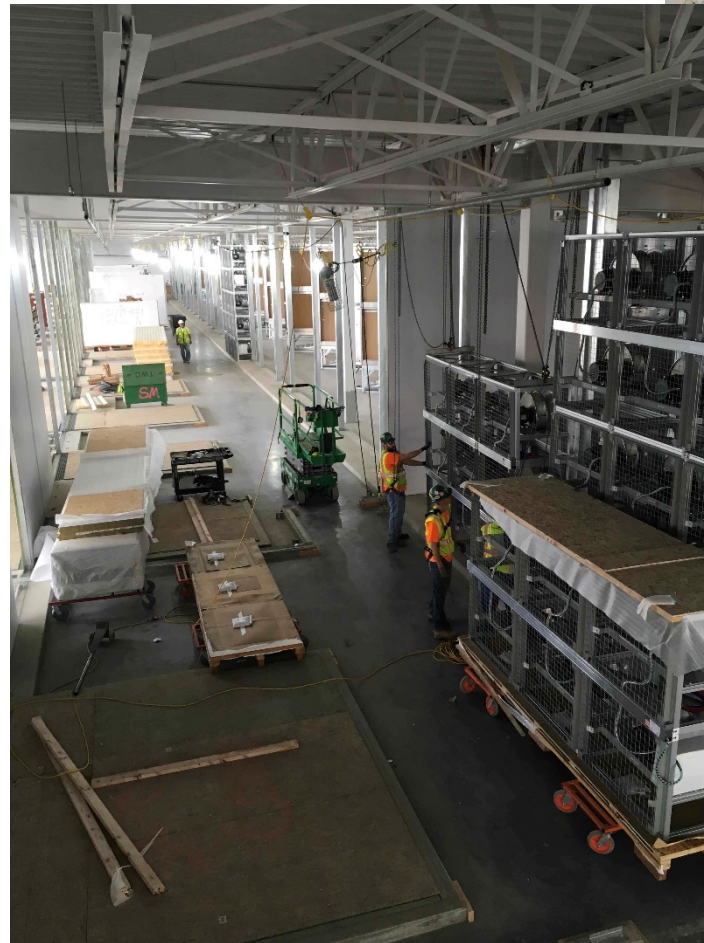

- 50 miles of wet utilities
- 1.3 million cubic feet per minute of air conditioning per data hall
- Capable of 130 Air Changes per hour

- Each H building is approx. 11,000 tons of structural steel
- 632 concrete precast panels
- 70,000 high strength bolts