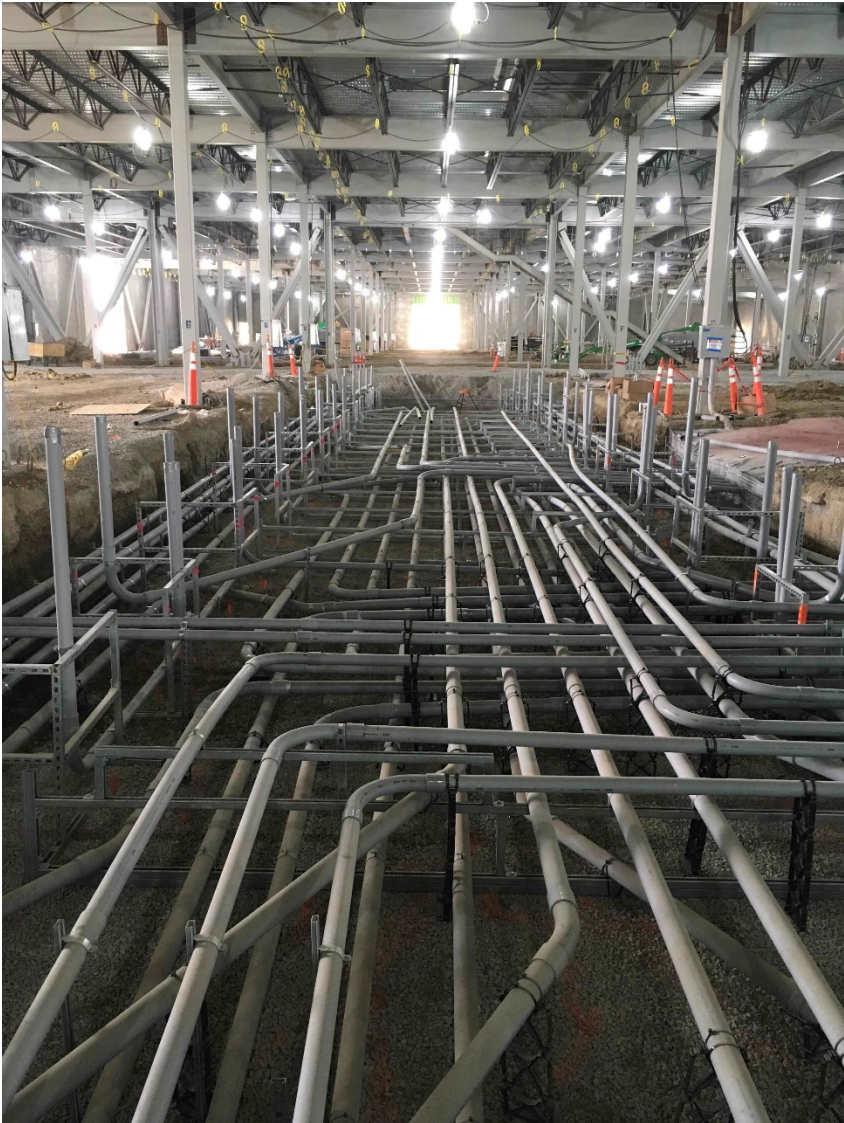

- 250k ton rock
- Enough fiber to wrap the Earth twice, approx. 56,304'
- Over 1 million feet of conduit