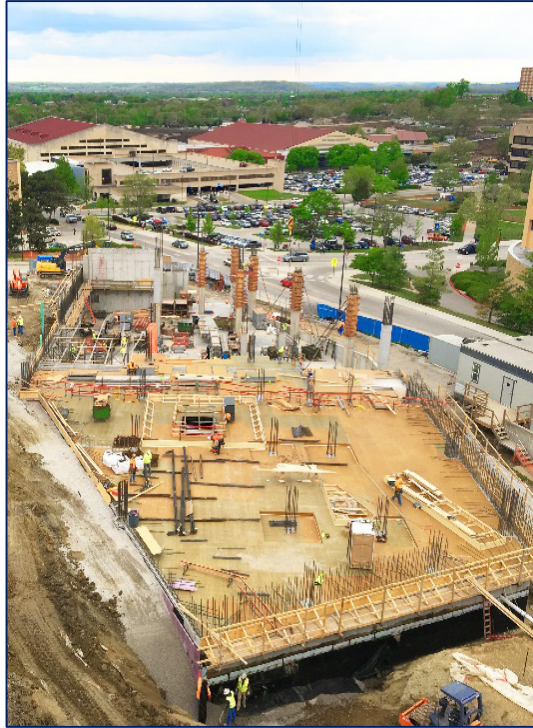

Turner was established in 1902 as a Structural Concrete contractor and employs 10,000 employees in over 42 offices around the world.