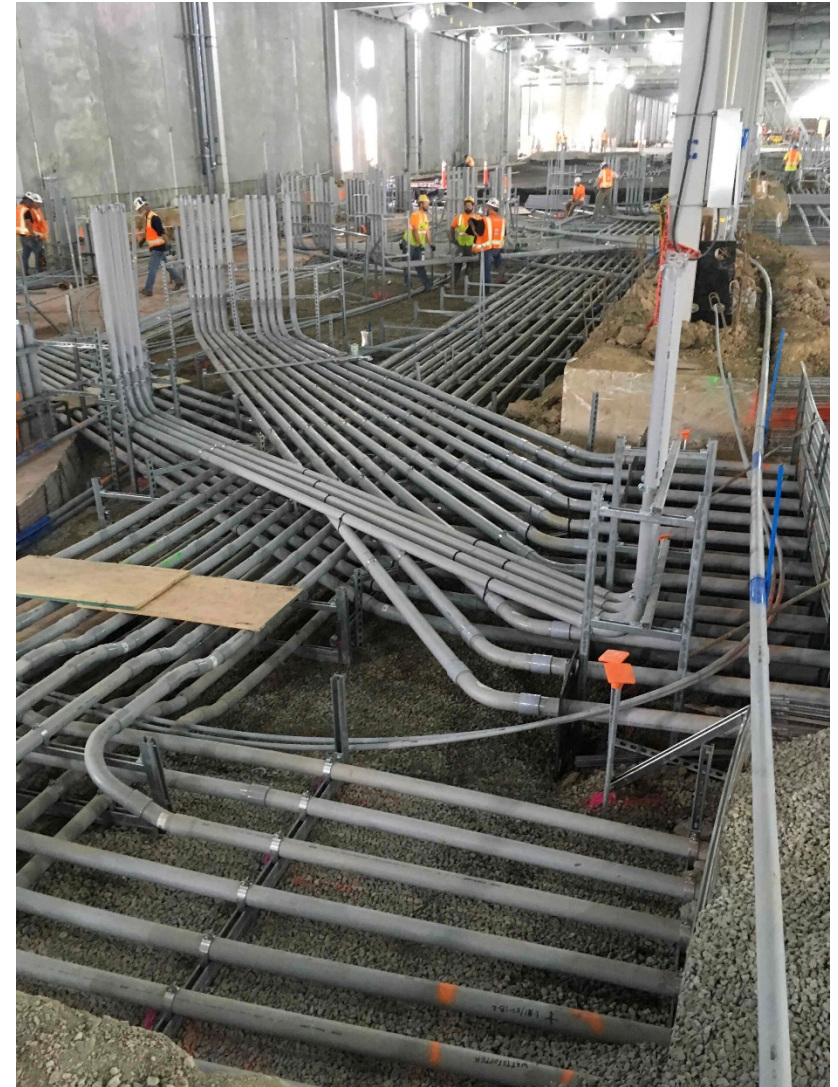

- 250k ton rock
- Enough fiber to wrap the Earth twice, approx. 56,304'
- Over 1 million feet of conduit